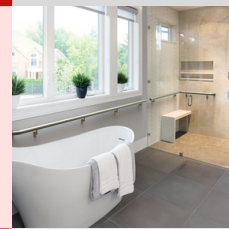

GRAB BARS & HANDRAILS

Prevent slip and fall accidents at home

- Securely installed to provide stability
- Wall-mounted, tension poles, and flip-up models available