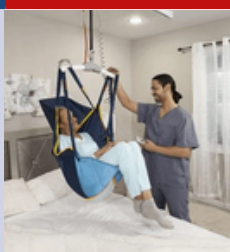

GRAB BARS & HANDRAILS

Prevent slip and fall accidents at home

- Securely installed to provide stability
- Wall-mounted, tension poles, and flip-up models available

COMMERCIAL RAMPS

IBC & ADA Compliant

- Durable, low maintenance
- Corrosion-resistant
- Non-slip surface
- Environmentally friendly

- No plumber required
- Adapts to existing faucet
- Can be easily stored between uses

THRESHOLD RAMPS

Solves for alignment issues or obstacles

- Indoor and outdoor use models
- Fast & easy installation
- For single or multiple doors

OVERHEAD PATIENT LIFTS

Seamless patient transfer

- Reduce the risk of injury for patients and caregivers
- Intuitive controls
- Free-standing models
- Options for easy installs

HOME MODIFICATIONS

Age in place with reduced risk of injury