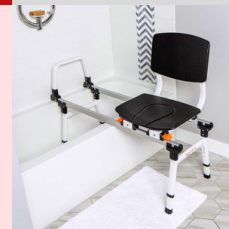

GRAB BARS & HANDRAILS

Prevent slip and fall accidents at home

- Securely installed to provide stability
- Wall-mounted, tension poles, and flip-up models available

COMMERCIAL RAMPS

IBC & ADA Compliant

- Durable, low maintenance
- Corrosion-resistant
- Non-slip surface
- Environmentally friendly

Accessible bathrooms without a remodel

- Rust-proof
- Adjustable heights
- Roll-over toilet models
- Custom bridge sizes available

PORTABLE RAMPS

For accessibility solutions on the go

- Lightweight aluminum
- Easily folded and stored
- Slip-resistant surfaces
- Easy carry handles
- Sizes range from 2' to 10'

- No plumber required
- Adapts to existing faucet
- Can be easily stored between uses

THRESHOLD RAMPS

Solves for alignment issues or obstacles

- Indoor and outdoor use models
- Fast & easy installation
- For single or multiple doors